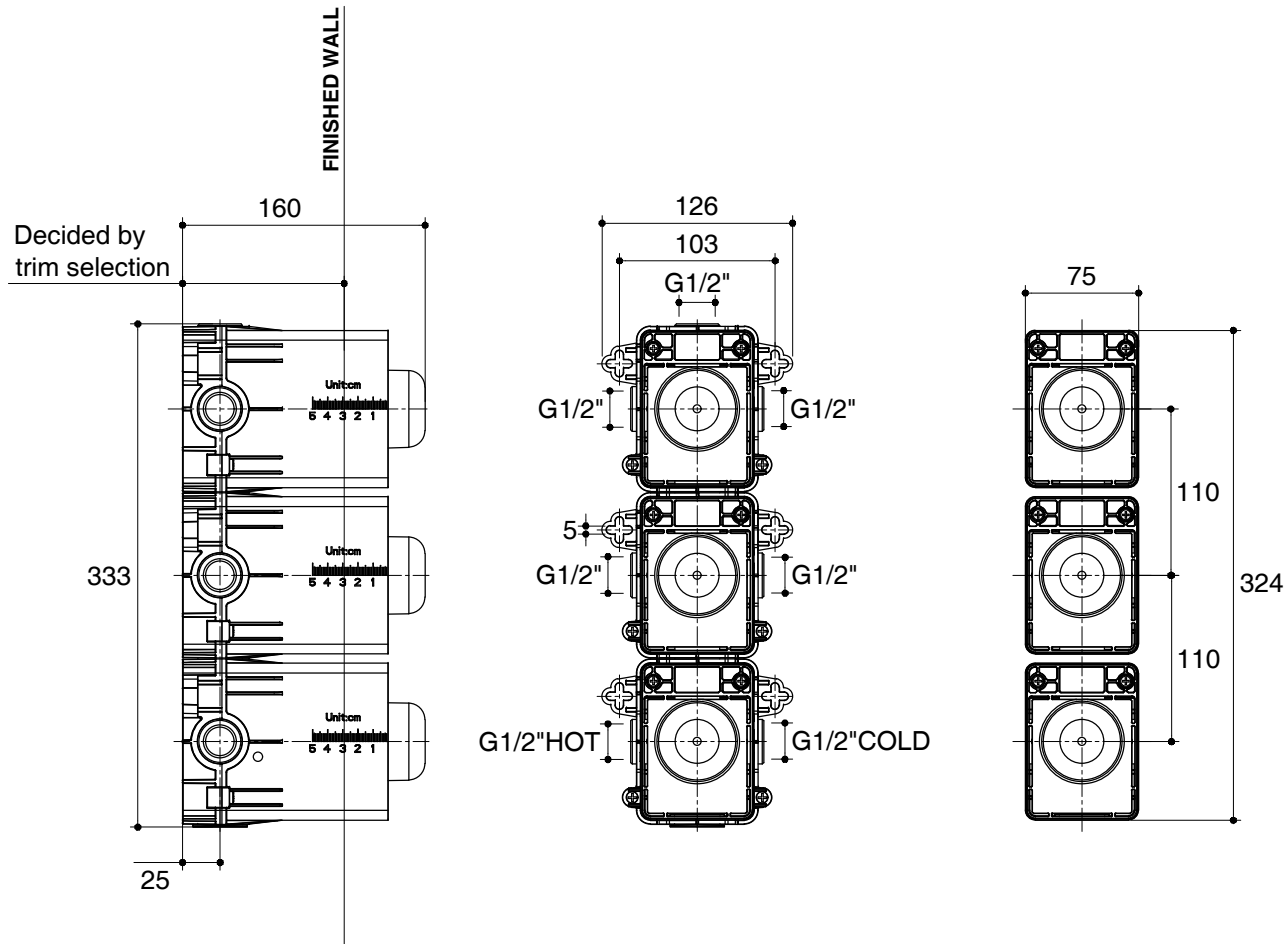

Dimensions are approximate.

Unit: mm

SKU	K-99872X
Name	BEITOU
Description	RECESSED THERMOSTATIC 5 WAY VALVE SET

*The recommended dimension for installation can be adjusted according to user preferences and layout.